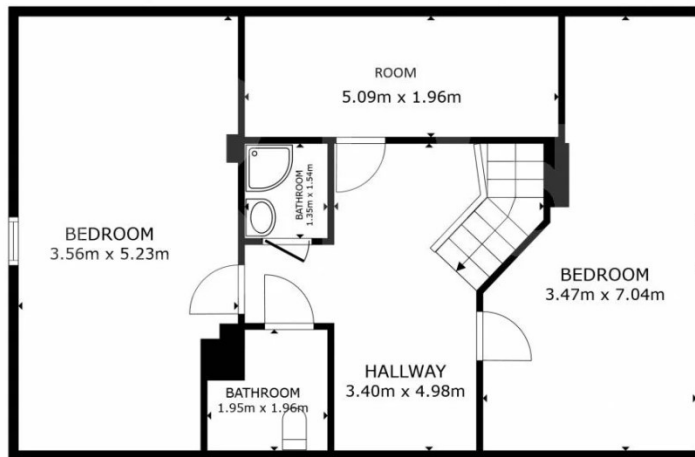

GROSS INTERNAL AREA
FLOOR 1 82.6 m² FLOOR 2 77.4 m²
EXCLUDED AREAS : BALCONY 9.4 m²
TOTAL : 159.9 m²
SIZES AND DIMENSIONS ARE APPROXIMATE, ACTUAL MAY VARY.

FLOOR 2